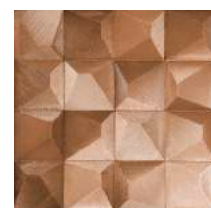

Bettoni Gold - Silver - Copper Lista
1x59,55 cm - 0,39"x23,45" G-2089

Shagreen White Ornato
29,75x59,55 cm - 11,71"x23,45" G-3170

Shagreen White Decor
29,75x59,55 cm - 11,71"x23,45" G-2375

Shagreen White Mosaico 2,5x2,5 Decor
29,75x29,75 cm - 11,71"x11,71" G-3828

Shagreen White Corner
1,5x29,75 cm - 0,59"x11,71" G-2115

Shagreen Grey Ornato
29,75x59,55 cm - 11,71"x23,45" G-3170

Shagreen Grey Decor
29,75x59,55 cm - 11,71"x23,45" G-2375

Shagreen Grey Mosaico 2,5x2,5 Decor
29,75x29,75 cm - 11,71"x11,71" G-3828

Shagreen Grey Corner
1,5x29,75 cm - 0,59"x11,71" G-2115

Shagreen Coffee Ornato
29,75x59,55 cm - 11,71"x23,45" G-3170

Shagreen Coffee Decor
29,75x59,55 cm - 11,71"x23,45" G-2375

Shagreen Coffee Mosaico 2,5x2,5 Decor
29,75x29,75 cm - 11,71"x11,71" G-3828

Shagreen Coffee Corner
1,5x29,75 cm - 0,59"x11,71" G-2115

Velux Gold Mosaico
29,75x29,75 cm - 11,71"x11,71" G-2291

Velux Silver Mosaico
29,75x29,75 cm - 11,71"x11,71" G-2291

Velux Copper Mosaico
29,75x29,75 cm - 11,71"x11,71" G-2291