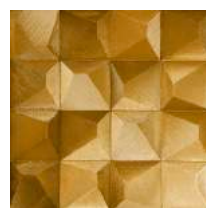

Bettoni Gold - Silver - Copper Lista
1x59,55 cm - 0,39"x23,45" G-2089

Shagreen White Ornato
29,75x59,55 cm - 11,71"x23,45" G-3170

Shagreen White Decor
29,75x59,55 cm - 11,71"x23,45" G-2375

Shagreen White Mosaico 2,5x2,5 Decor
29,75x29,75 cm - 11,71"x11,71" G-3828

Shagreen White Corner
1,5x29,75 cm - 0,59"x11,71" G-2115

Shagreen Grey Ornato
29,75x59,55 cm - 11,71"x23,45" G-3170

Shagreen Grey Decor
29,75x59,55 cm - 11,71"x23,45" G-2375

Shagreen Grey Mosaico 2,5x2,5 Decor
29,75x29,75 cm - 11,71"x11,71" G-3828

Shagreen Grey Corner
1,5x29,75 cm - 0,59"x11,71" G-2115

Shagreen Coffee Ornato
29,75x59,55 cm - 11,71"x23,45" G-3170

Shagreen Coffee Decor
29,75x59,55 cm - 11,71"x23,45" G-2375

Shagreen Coffee Mosaico 2,5x2,5 Decor
29,75x29,75 cm - 11,71"x11,71" G-3828

Shagreen Coffee Corner
1,5x29,75 cm - 0,59"x11,71" G-2115

Velux Gold Mosaico
29,75x29,75 cm - 11,71"x11,71" G-2291

Velux Silver Mosaico
29,75x29,75 cm - 11,71"x11,71" G-2291

Velux Copper Mosaico
29,75x29,75 cm - 11,71"x11,71" G-2291